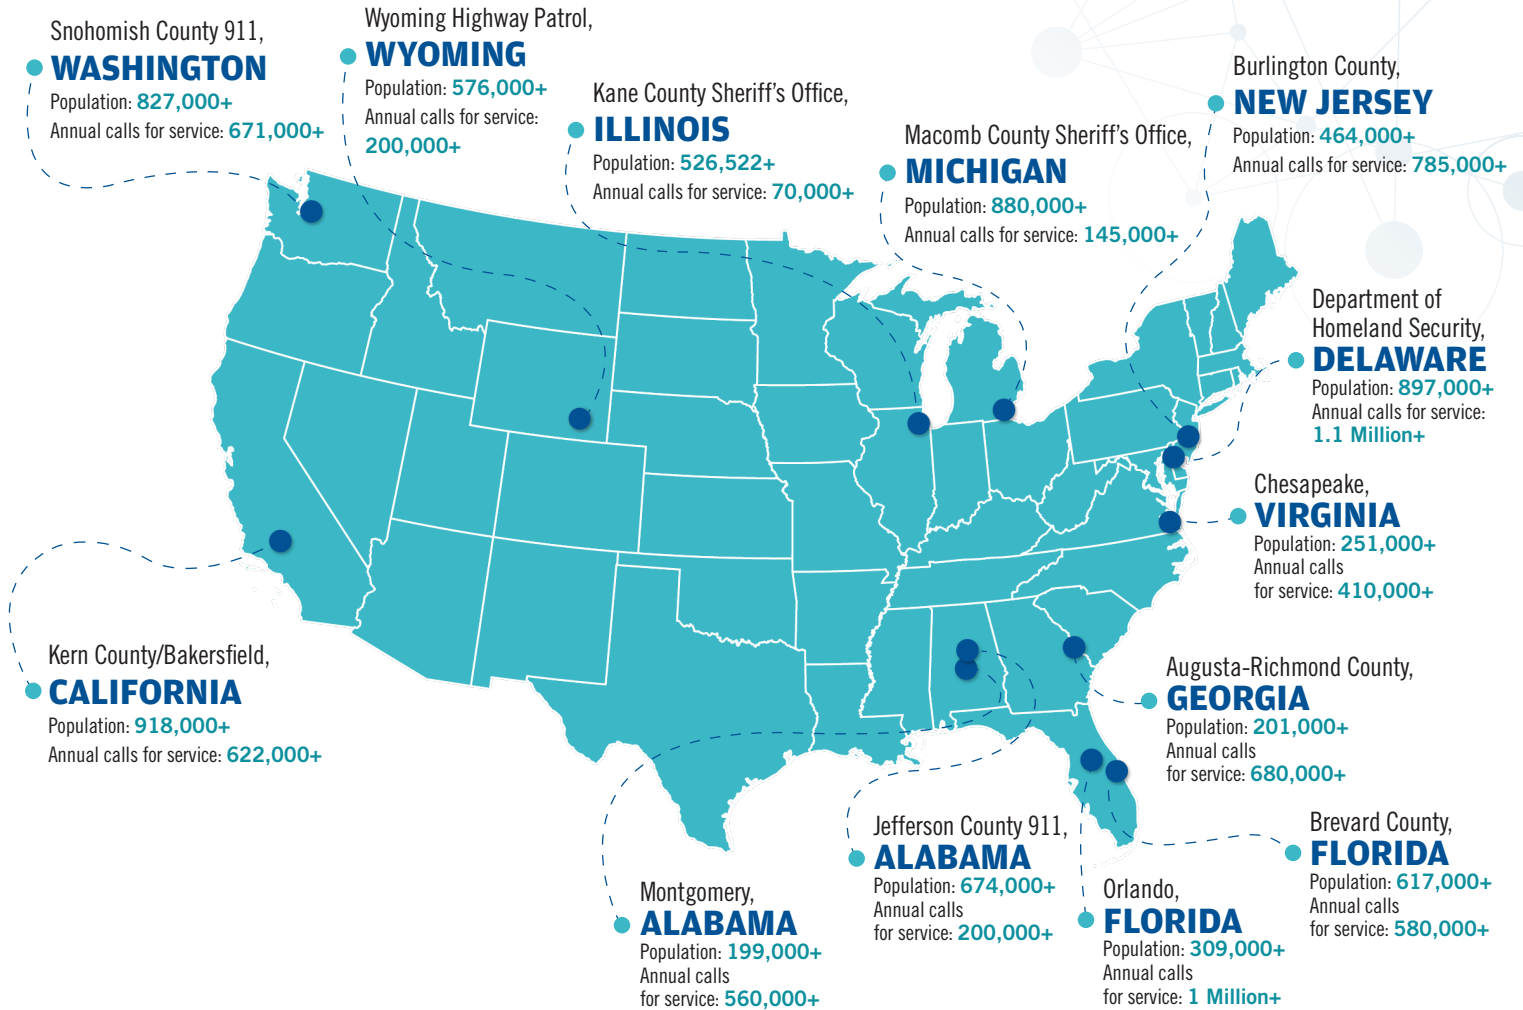

Did you know Tyler Technologies provides dispatching services for some of the biggest PSAPs in the United States?

Tyler's Enterprise CAD solution provides leading dispatching capabilities for police, fire, and EMS agencies handling large call volumes in all types of communities. Because this solution is fully integrated with Tyler's Enterprise Public Safety suite, dispatchers, first responders, and command staff have access to mission-critical data for smarter, safer responses.