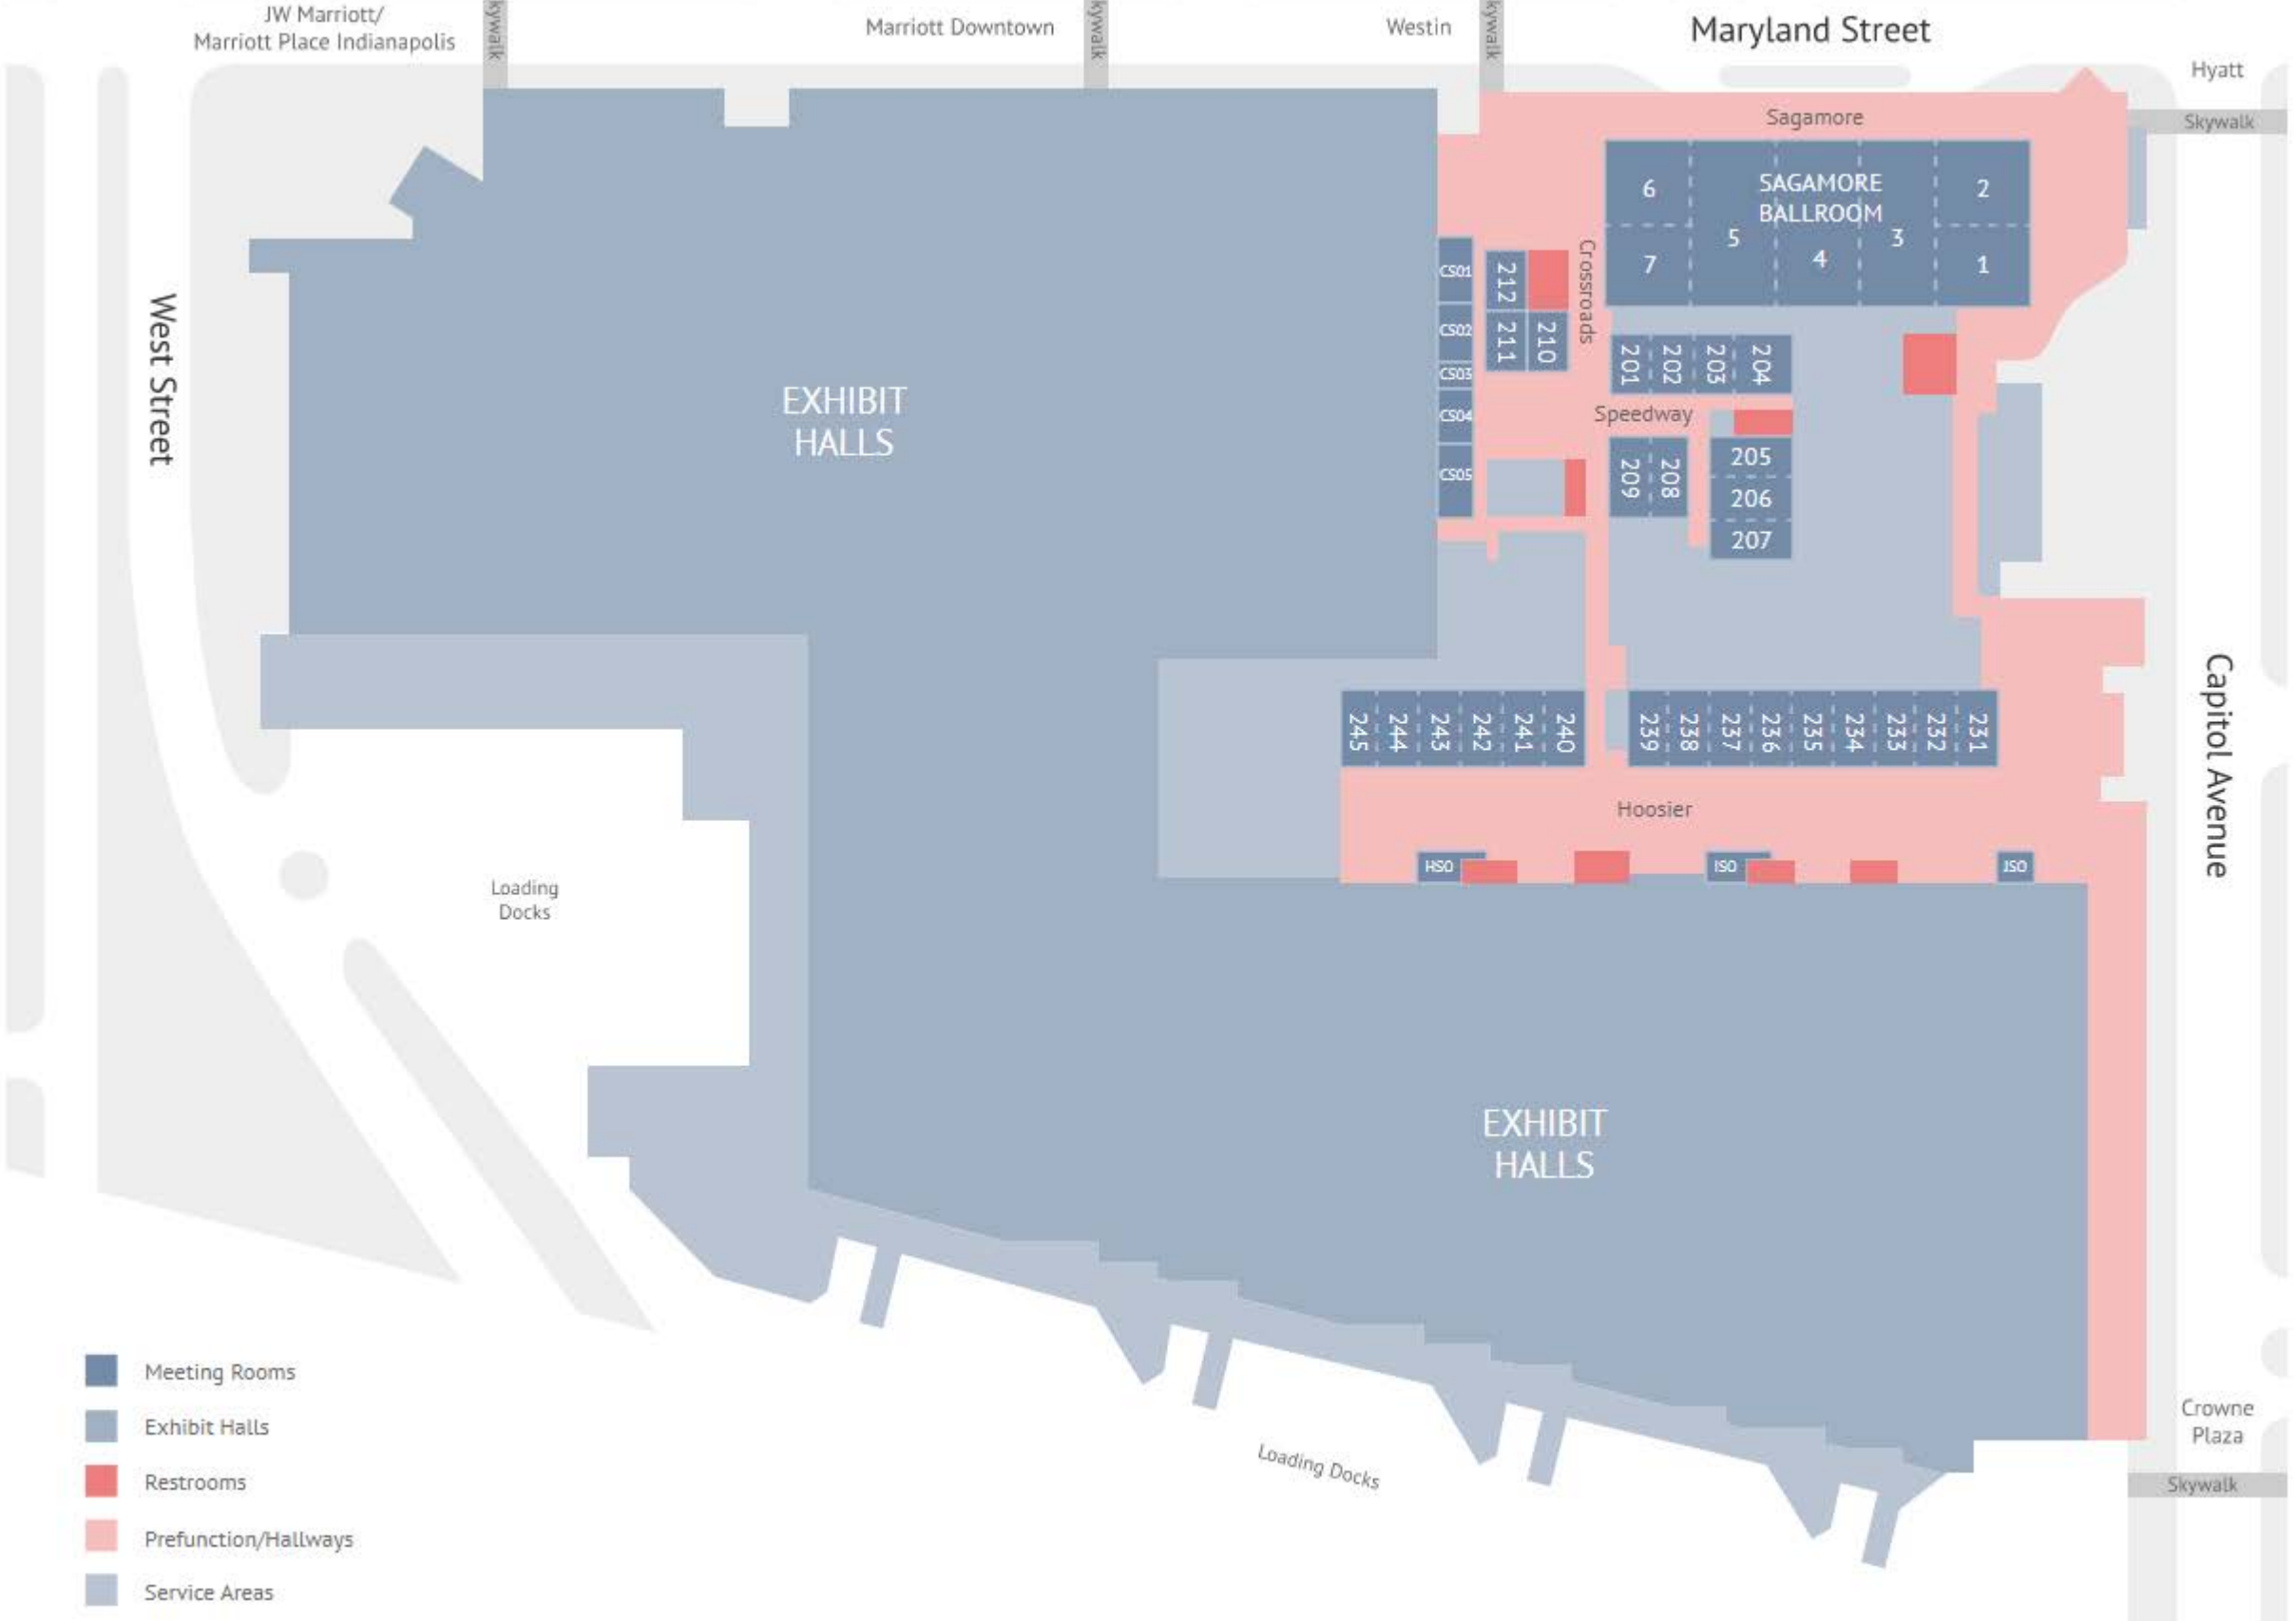

500
BALLROOM

Speedway

SWING SPACE

145
144
143
142
141
140

139
138
137
136
135
134
133
132
131
130

EXHIBIT
HALL F

Hoosier

Loading
Docks

EXHIBIT
HALL G

EXHIBIT
HALL H

EXHIBIT
HALL I

EXHIBIT
HALL J

EXHIBIT
HALL K

Capitol

Capitol Avenue

Loading Docks

Crowne
Plaza

Skywalk

- Exhibit Halls/Meeting Rooms
- Restrooms
- Prefunction/Hallways
- Service Areas

JW Marriott/
Marriott Place Indianapolis

Marriott Downtown

Westin

Maryland Street

Hyatt

Capitol Avenue

Loading
Docks

EXHIBIT
HALLS

Loading
Docks

Crowne
Plaza

Skywalk

- Meeting Rooms
- Exhibit Halls
- Restrooms
- Prefunction/Hallways
- Service Areas